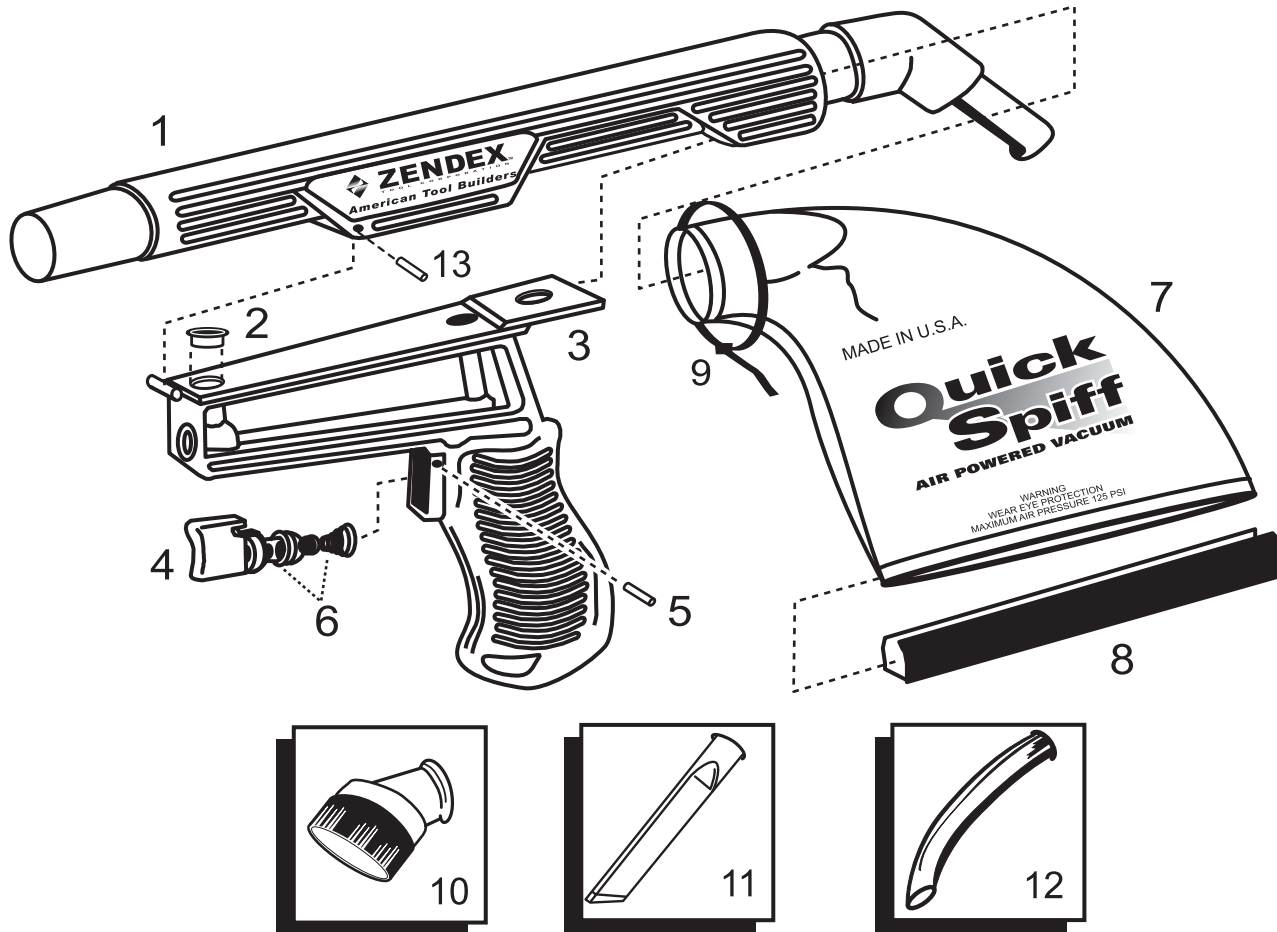

QUICK SPIFF

MODEL QS9000R

ITEM	PART NO.	DESCRIPTION
1	QS-1R	Vacuum Tube Red
2	QS-3	Gasket
3	QS-4	Handle Assembly
4	007-5	Trigger Assebmly
5	2019	Roll Pin
6	007-10	O Rings
7	QS-12	Vacuum Bag
8	QS-13R	Bag Slide Red
9	QS-14	Bag Wire Tie
10	QS-15	3" Dust Brush
11	QS-16	9" Crevice Tool
12	QS-17	16" Flex Tube
13	QS-18	Roll Pin 1/8" x 1 5"